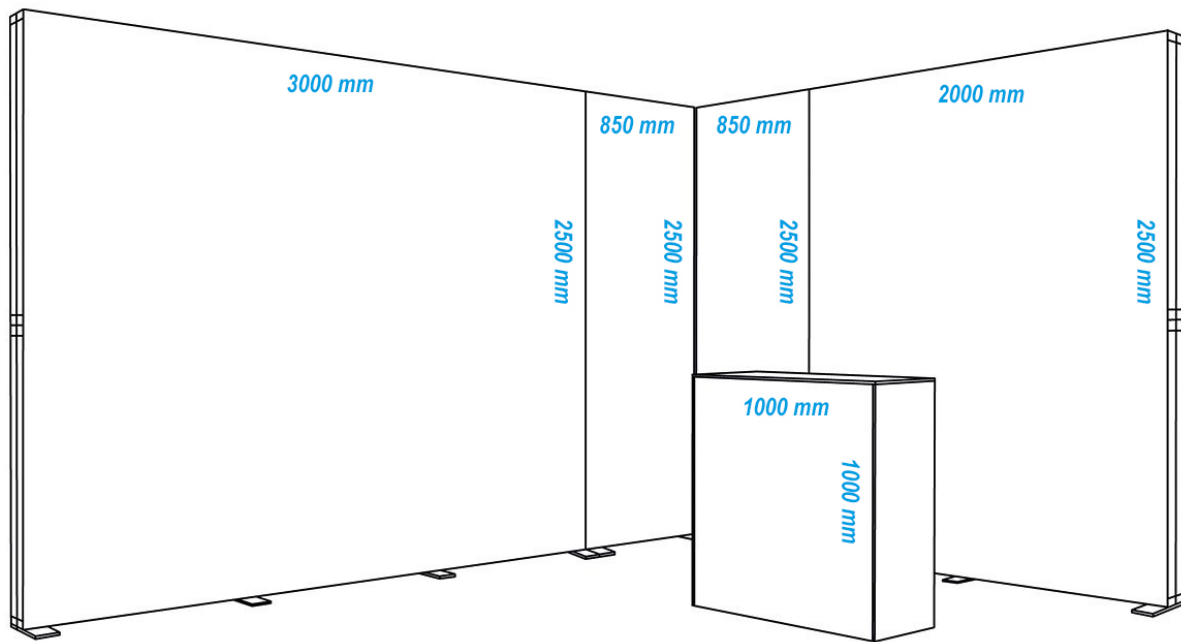

GO STAND 09

PIXLIPGO®

GO STAND 09
Bestandteile | Components

Artikelnummer
Order No.

Menge
Amount

GO LIGHTBOX 300250

#156010

1 ×

GO LIGHTBOX 085250

#156008

2 ×

GO LIGHTBOX 200250

#156009

1 ×

GO LIGHTBOX COUNTER

#156019

1 ×

SYSTEMVERBINDER FLEX | SYSTEM CONNECTOR FLEX

#352011

1 ×