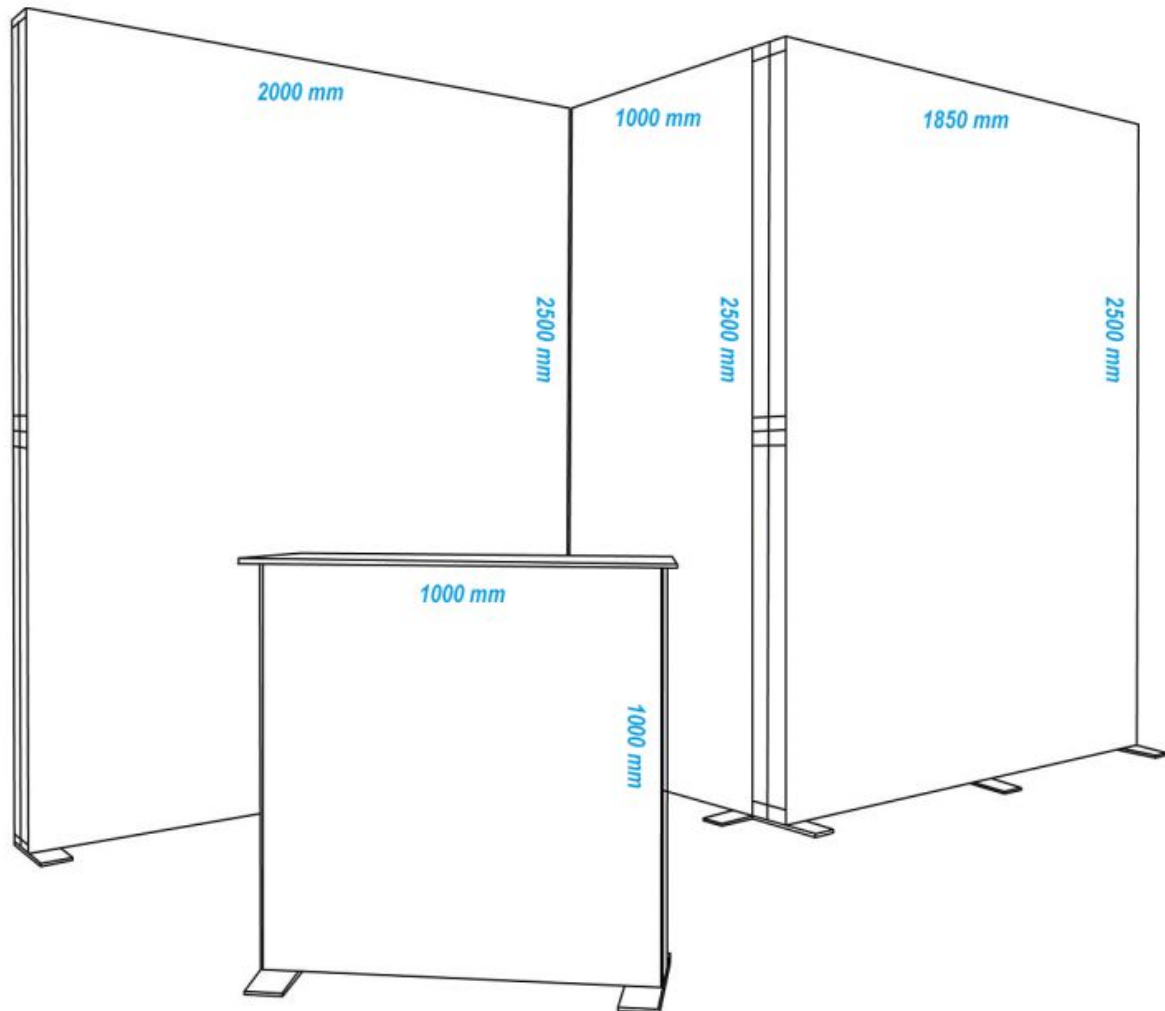

GO STAND 10

PIXLIPGO®

GO STAND 10 Bestandteile | Components	Artikelnummer Order No.	Menge Amount
GO LIGHTBOX 200250	#156009	1 ×
GO LIGHTBOX 100250	#156003	2 ×
GO LIGHTBOX 185250	#156023	2 ×
GO TÜR SET | DOOR SET	#352005	1 ×
GO LIGHTBOX COUNTER	#156017	1 ×
PROSPEKTHALTER | BROCHURE HOLDER	#352020	optional
T-VERBINDER | T-CONNECTOR	#352012	2 ×
SYSTEMVERBINDER FLEX | SYSTEM CONNECTOR FLEX	#352011	1 ×