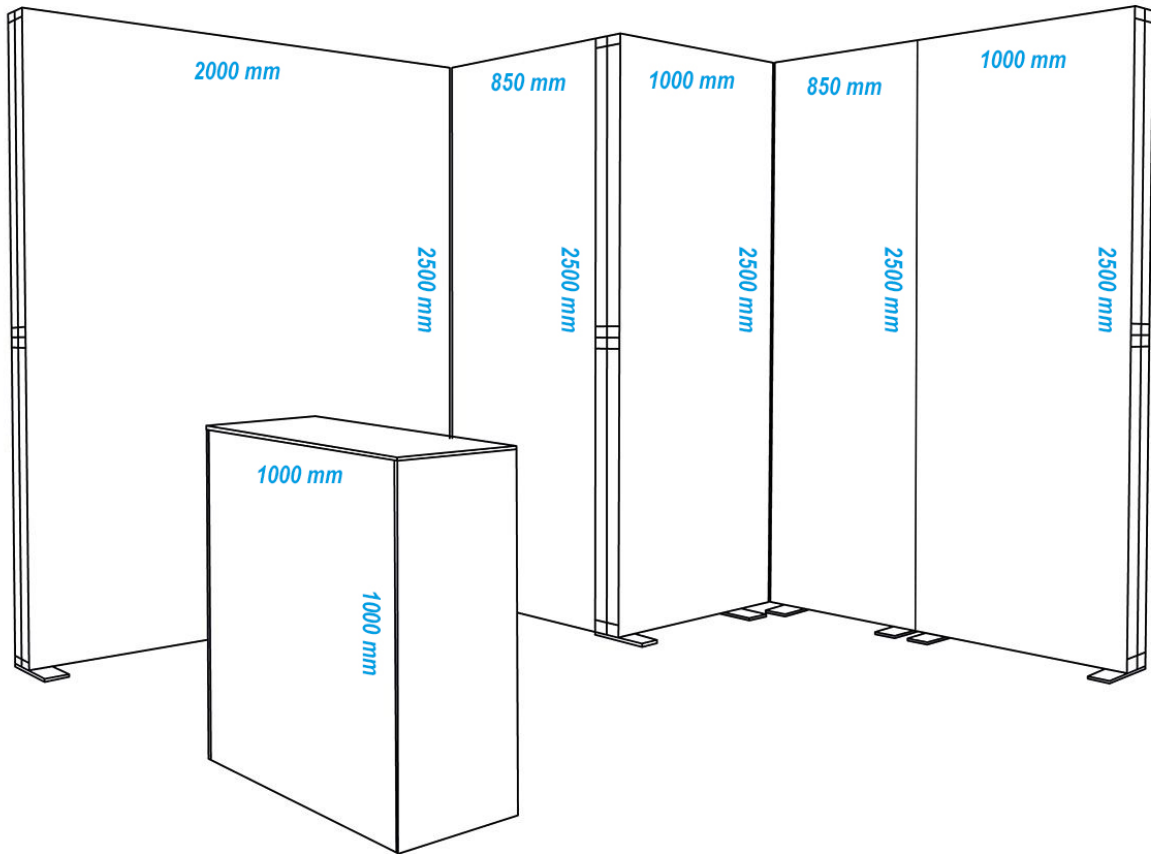

GO STAND 11

PIXLIPGO®

GO STAND 11 Bestandteile | Components	Artikelnummer Order No.	Menge Amount
GO LIGHTBOX 0850250	#156008	4 ×
GO LIGHTBOX 100250	#156003	2 ×
GO LIGHTBOX 200250	#156009	1 ×
GO LIGHTBOX COUNTER L	#156019	1 ×
GO TÜR SET | DOOR SET	#352005	1 ×
PROSPEKTHALTER | BROCHURE HOLDER	#352020	optional
SYSTEMVERBINDER FLEX | SYSTEM CONNECTOR FLEX	#352011	2 ×
T VERBINDER | T-CONNECTOR	#352012	1 ×